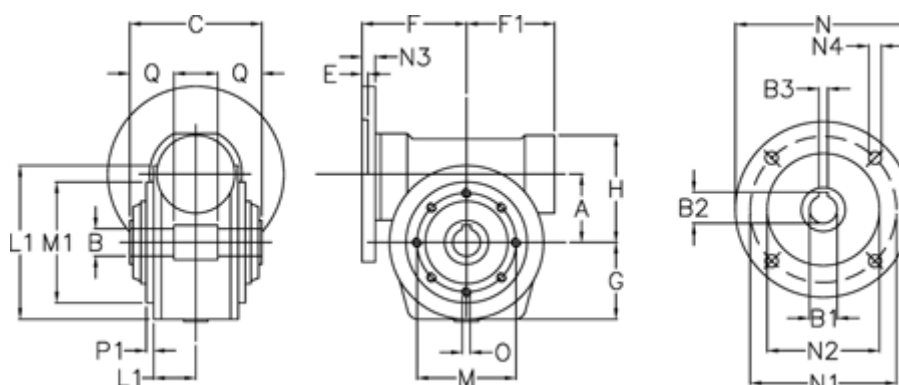

# Data Sheet

Article number: 3902185020740

Description: Worm gear  
VF 185-P-20-100B5, without lubrication

## Measures

A	= 185.4	F1	= 205	N1	= 215
B	= 60 H7	G	= 203	N2	= 180
B1 E7	= 28	H	= 267	N3	= 16
B2	= 31.3	L	= 300	N4	= 13
B3 H9	= 8	L1	= 91	O	= 22
C	= 190	M	= 265	P1	= 4
E	= 4	M1	= 230	Q	= 65
F	= 217	N	= 250		